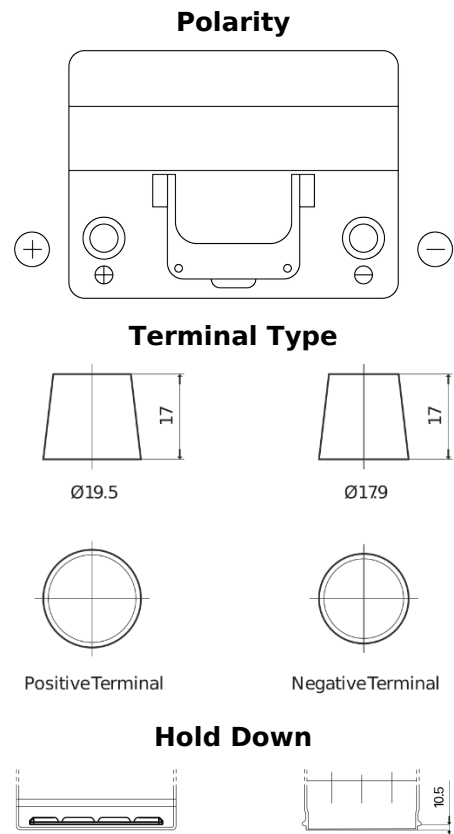

**Product overview**

Batteries for Cars

**Plus CB605**

Part number	CB605
Technology	Flooded
EAN/GTIN	3661024014427
Voltage	12 V
Capacity	60.0 Ah
CCA	480 A
Length	230 mm
Width	173 mm
Height	222 mm
Box size	D23
Polarity	ETN 1
Terminal Type	EN taper post
Hold Down	Korean B1
Weights (subject of variation)	14.60 kg