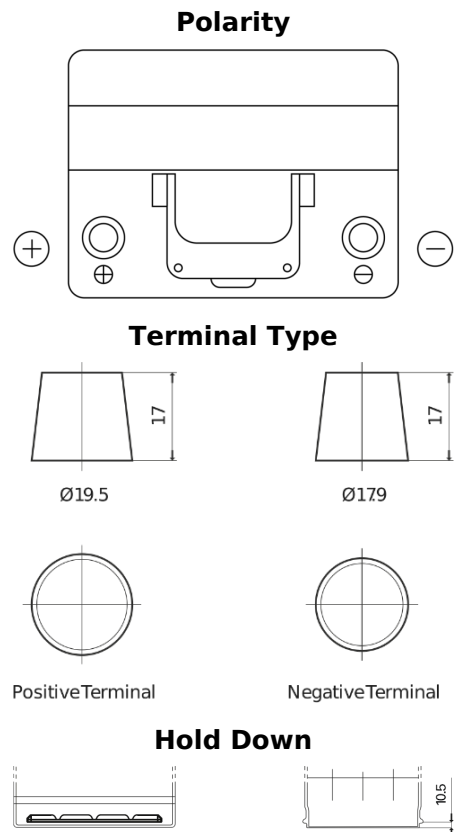

Product overview

Batteries for Cars

Plus CB605

Part number	CB605
Technology	Flooded
EAN/GTIN	3661024014427
Voltage	12 V
Capacity	60.0 Ah
CCA	480 A
Length	230 mm
Width	173 mm
Height	222 mm
Box size	D23
Polarity	ETN 1
Terminal Type	EN taper post
Hold Down	Korean B1
Weights (subject of variation)	14.60 kg