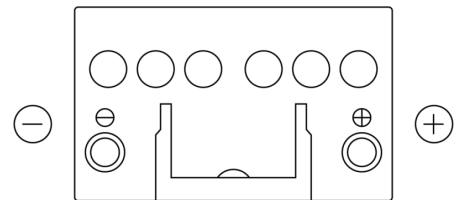

Product overview

Batteries for Cars

Technica TB450

Part number	TB450
Technology	Flooded
EAN/GTIN	3661024054492
Voltage	12 V
Capacity	45.0 Ah
CCA	330 A
Length	220 mm
Width	135 mm
Height	225 mm
Box size	E02
Polarity	ETN 0
Terminal Type	EN taper post
Hold Down	B1
Weights (subject of variation)	12.50 kg

Polarity

Terminal Type

Positive Terminal

Negative Terminal

Hold Down

Design, features and specifications are subject to change without notice. We disclaim any representation or warranty, express or implied, concerning the data or recommendations, and in no event shall be liable for any loss or damage claimed to have arisen as a result. Some products may not be available in your local market.