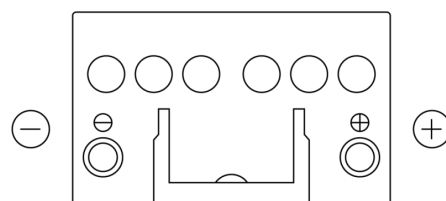

Product overview

Batteries for Cars

Technica TB450

Part number	TB450
Technology	Flooded
EAN/GTIN	3661024054492
Voltage	12 V
Capacity	45.0 Ah
CCA	330 A
Length	220 mm
Width	135 mm
Height	225 mm
Box size	E02
Polarity	ETN 0
Terminal Type	EN taper post
Hold Down	B1
Weights (subject of variation)	12.50 kg

Polarity

Terminal Type

Hold Down

Design, features and specifications are subject to change without notice. We disclaim any representation or warranty, express or implied, concerning the data or recommendations, and in no event shall be liable for any loss or damage claimed to have arisen as a result. Some products may not be available in your local market.