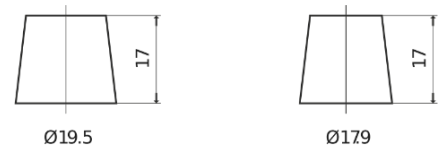

Terminal Type