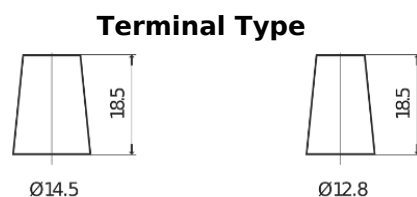

**Product overview**

Batteries for Cars

**Technica TB357**

Part number	TB357
Technology	Flooded
EAN/GTIN	3661024054348
Voltage	12 V
Capacity	35.0 Ah
CCA	240 A
Length	187 mm
Width	127 mm
Height	220 mm
Box size	B19
Polarity	ETN 1
Terminal Type	JIS taper post
Hold Down	B0
Weights (subject of variation)	8.90 kg