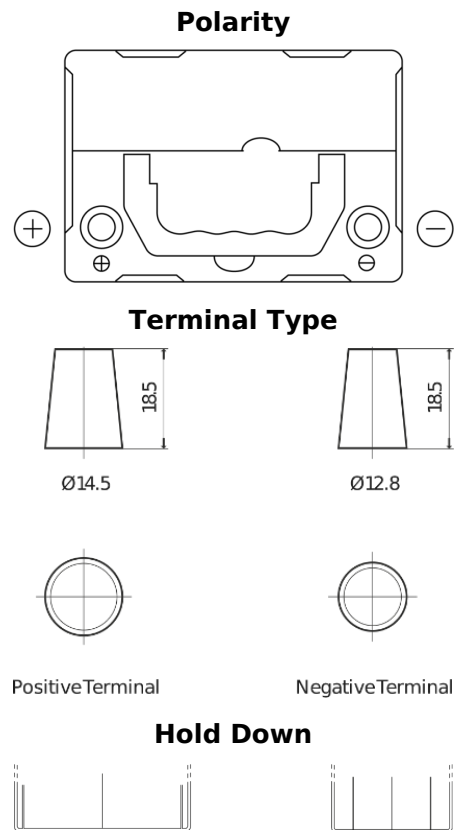

**Product overview**

Batteries for Cars

**Technica TB357**

Part number	TB357
Technology	Flooded
EAN/GTIN	3661024054348
Voltage	12 V
Capacity	35.0 Ah
CCA	240 A
Length	187 mm
Width	127 mm
Height	220 mm
Box size	B19
Polarity	ETN 1
Terminal Type	JIS taper post
Hold Down	B0
Weights (subject of variation)	8.90 kg