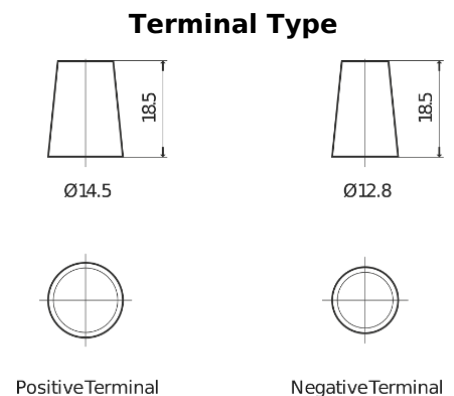

**Product overview**

Batteries for Cars

**Technica TB356**

Part number	TB356
Technology	Flooded
EAN/GTIN	3661024054331
Voltage	12 V
Capacity	35.0 Ah
CCA	240 A
Length	187 mm
Width	127 mm
Height	220 mm
Box size	B19
Polarity	ETN 0
Terminal Type	JIS taper post
Hold Down	B0
Weights (subject of variation)	8.90 kg