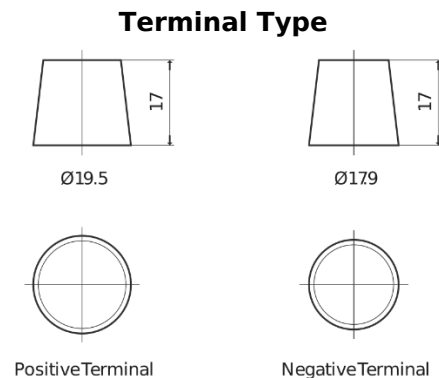

Product overview

Batteries for Cars

High-Tech TA955

Part number	TA955
Technology	Flooded
EAN/GTIN	3661024054195
Voltage	12 V
Capacity	95.0 Ah
CCA	800 A
Length	306 mm
Width	173 mm
Height	222 mm
Box size	D31
Polarity	ETN 1
Terminal Type	EN taper post
Hold Down	Korean B1
Weights (subject of variation)	21.40 kg