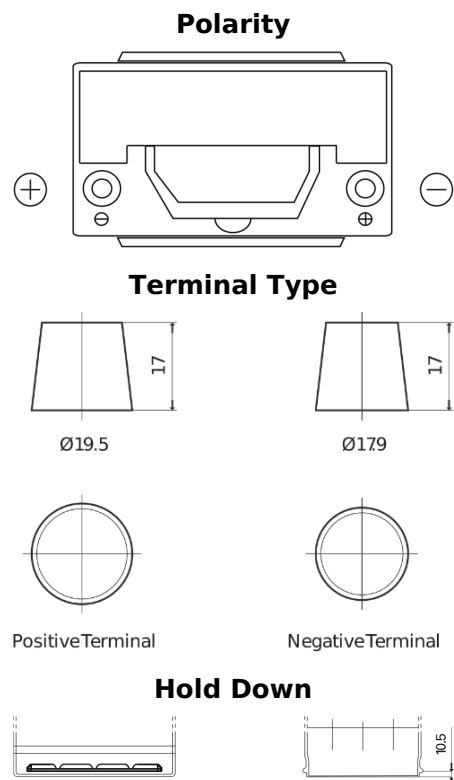

Product overview

Batteries for Cars

High-Tech TA954

Part number	TA954
Technology	Flooded
EAN/GTIN	3661024054188
Voltage	12 V
Capacity	95.0 Ah
CCA	800 A
Length	306 mm
Width	173 mm
Height	222 mm
Box size	D31
Polarity	ETN 0
Terminal Type	EN taper post
Hold Down	Korean B1
Weights (subject of variation)	21.40 kg