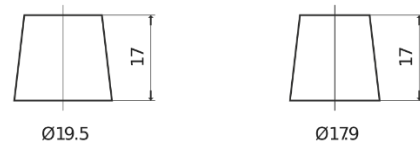

Terminal Type

Positive Terminal

Negative Terminal