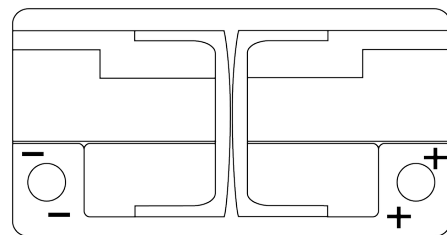

Product overview

Batteries for Cars

High-Tech TA852

Part number	TA852
Technology	Flooded
EAN/GTIN	3661024054294
Voltage	12 V
Capacity	85.0 Ah
CCA	800 A
Length	315 mm
Width	175 mm
Height	175 mm
Box size	LB4
Polarity	ETN 0
Terminal Type	EN taper post
Hold Down	B13
Weights (subject of variation)	18.60 kg

Polarity

Terminal Type

Positive Terminal

Negative Terminal

Hold Down

Design, features and specifications are subject to change without notice. We disclaim any representation or warranty, express or implied, concerning the data or recommendations, and in no event shall be liable for any loss or damage claimed to have arisen as a result. Some products may not be available in your local market.