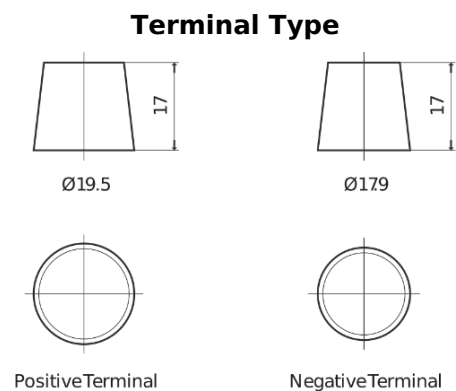

**Product overview**

Batteries for Cars

**High-Tech TA754**

Part number	TA754
Technology	Flooded
EAN/GTIN	3661024054164
Voltage	12 V
Capacity	75.0 Ah
CCA	630 A
Length	270 mm
Width	173 mm
Height	222 mm
Box size	D26
Polarity	ETN 0
Terminal Type	EN taper post
Hold Down	Korean B1+B6
Weights (subject of variation)	17.40 kg