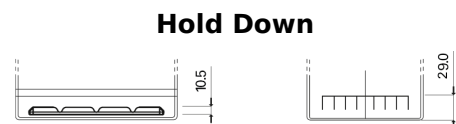

**Product overview**

Batteries for Cars

**High-Tech TA754**

Part number	TA754
Technology	Flooded
EAN/GTIN	3661024054164
Voltage	12 V
Capacity	75.0 Ah
CCA	630 A
Length	270 mm
Width	173 mm
Height	222 mm
Box size	D26
Polarity	ETN 0
Terminal Type	EN taper post
Hold Down	Korean B1+B6
Weights (subject of variation)	17.40 kg