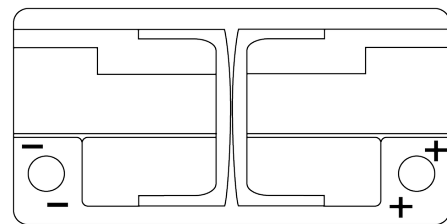

Product overview

Batteries for Marine and Leisure

Dual AGM EP800

Part number	EP800
Technology	AGM
EAN/GTIN	3661024036535
Voltage	12 V
Capacity	95 Ah
CCA	850 A
Watt hour	800 Wh
Length	353 mm
Width	175 mm
Height	190 mm
Box size	L05
Polarity	ETN 0
Terminal Type	EN taper post
Hold Down	B13
Weights (subject of variation)	26.10 kg

Polarity

Terminal Type

Ø19.5

Ø179

Positive Terminal

Negative Terminal

Hold Down

Design, features and specifications are subject to change without notice. We disclaim any representation or warranty, express or implied, concerning the data or recommendations, and in no event shall be liable for any loss or damage claimed to have arisen as a result. Some products may not be available in your local market.