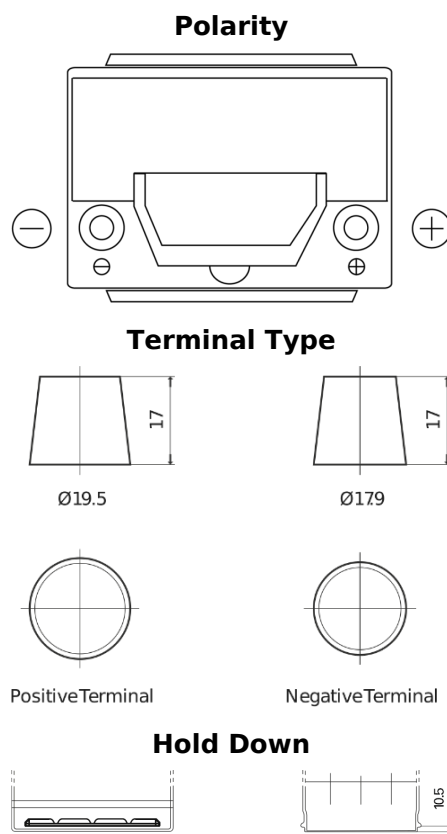

Product overview

Batteries for Cars

High-Tech TA654

Part number	TA654
Technology	Flooded
EAN/GTIN	3661024054140
Voltage	12 V
Capacity	65.0 Ah
CCA	580 A
Length	230 mm
Width	173 mm
Height	222 mm
Box size	D23
Polarity	ETN 0
Terminal Type	EN taper post
Hold Down	Korean B1
Weights (subject of variation)	16.00 kg