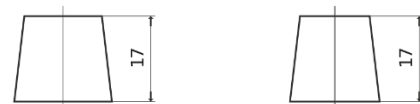

Product overview

Batteries for Marine and Leisure

Dual AGM EP800

Part number	EP800
Technology	AGM
EAN/GTIN	3661024036535
Voltage	12 V
Capacity	95 Ah
CCA	850 A
Watt hour	800 Wh
Length	353 mm
Width	175 mm
Height	190 mm
Box size	L05
Polarity	ETN 0
Terminal Type	EN taper post
Hold Down	B13
Weights (subject of variation)	26.10 kg

Polarity

Terminal Type

Ø19.5

Ø179

Positive Terminal

Negative Terminal

Hold Down

Design, features and specifications are subject to change without notice. We disclaim any representation or warranty, express or implied, concerning the data or recommendations, and in no event shall be liable for any loss or damage claimed to have arisen as a result. Some products may not be available in your local market.