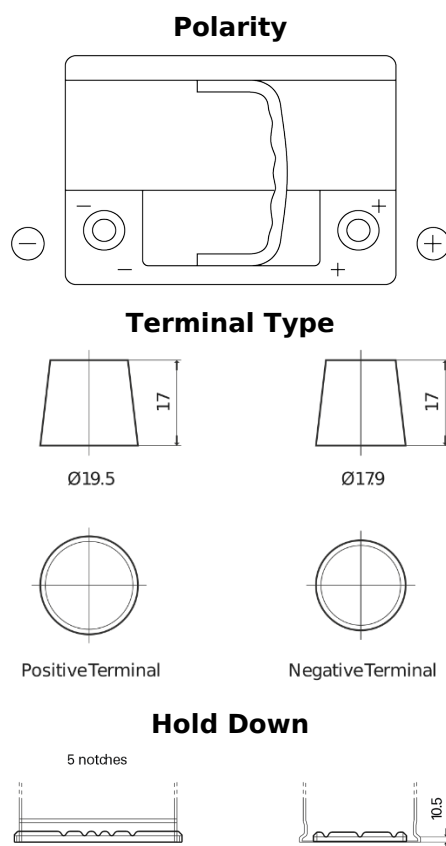

**Product overview**

Batteries for Cars

**High-Tech TA612**

Part number	TA612
Technology	Flooded
EAN/GTIN	3661024054270
Voltage	12 V
Capacity	61.0 Ah
CCA	600 A
Length	242 mm
Width	175 mm
Height	175 mm
Box size	LB2
Polarity	ETN 0
Terminal Type	EN taper post
Hold Down	B13
Weights (subject of variation)	14.00 kg