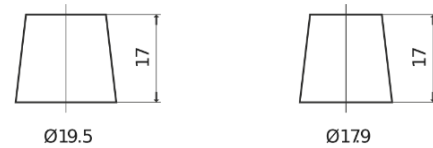

Product overview

Batteries for Cars

High-Tech TA601

Part number	TA601
Technology	Flooded
EAN/GTIN	3661024054232
Voltage	12 V
Capacity	60.0 Ah
CCA	600 A
Length	242 mm
Width	175 mm
Height	190 mm
Box size	L02
Polarity	ETN 1
Terminal Type	EN taper post
Hold Down	B13
Weights (subject of variation)	15.00 kg

Polarity

Terminal Type

Positive Terminal

Negative Terminal

Hold Down

Design, features and specifications are subject to change without notice. We disclaim any representation or warranty, express or implied, concerning the data or recommendations, and in no event shall be liable for any loss or damage claimed to have arisen as a result. Some products may not be available in your local market.