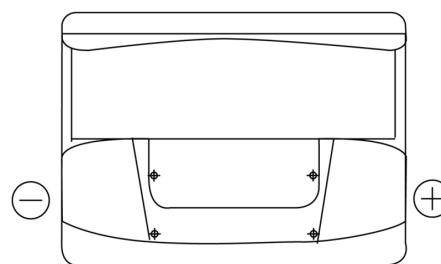

Product overview

Batteries for Cars

Plus CB602

Part number	CB602
Technology	Flooded
EAN/GTIN	3661024014632
Voltage	12 V
Capacity	60.0 Ah
CCA	540 A
Length	242 mm
Width	175 mm
Height	175 mm
Box size	LB2
Polarity	ETN 0
Terminal Type	EN taper post
Hold Down	B13
Weights (subject of variation)	12.90 kg

Polarity

Terminal Type

Positive Terminal

Negative Terminal

Hold Down

Design, features and specifications are subject to change without notice. We disclaim any representation or warranty, express or implied, concerning the data or recommendations, and in no event shall be liable for any loss or damage claimed to have arisen as a result. Some products may not be available in your local market.