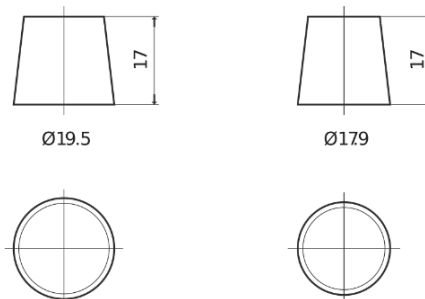

Product overview

Batteries for Cars

Plus CB602

Part number	CB602
Technology	Flooded
EAN/GTIN	3661024014632
Voltage	12 V
Capacity	60.0 Ah
CCA	540 A
Length	242 mm
Width	175 mm
Height	175 mm
Box size	LB2
Polarity	ETN 0
Terminal Type	EN taper post
Hold Down	B13
Weights (subject of variation)	12.90 kg

Polarity

Terminal Type

Positive Terminal

Negative Terminal

Hold Down

Design, features and specifications are subject to change without notice. We disclaim any representation or warranty, express or implied, concerning the data or recommendations, and in no event shall be liable for any loss or damage claimed to have arisen as a result. Some products may not be available in your local market.