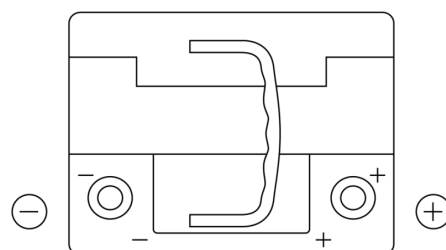

**Product overview**

Batteries for Cars

**High-Tech TA472**

Part number	TA472
Technology	Flooded
EAN/GTIN	3661024054263
Voltage	12 V
Capacity	47.0 Ah
CCA	450 A
Length	207 mm
Width	175 mm
Height	175 mm
Box size	LB1
Polarity	ETN 0
Terminal Type	EN taper post
Hold Down	B13
Weights (subject of variation)	11.40 kg

**Polarity**

**Terminal Type**

Positive Terminal

Negative Terminal

**Hold Down**

Design, features and specifications are subject to change without notice. We disclaim any representation or warranty, express or implied, concerning the data or recommendations, and in no event shall be liable for any loss or damage claimed to have arisen as a result. Some products may not be available in your local market.