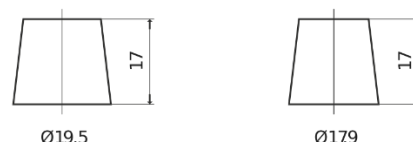

Product overview

Batteries for Cars

High-Tech TA472

Part number	TA472
Technology	Flooded
EAN/GTIN	3661024054263
Voltage	12 V
Capacity	47.0 Ah
CCA	450 A
Length	207 mm
Width	175 mm
Height	175 mm
Box size	LB1
Polarity	ETN 0
Terminal Type	EN taper post
Hold Down	B13
Weights (subject of variation)	11.40 kg

Polarity

Terminal Type

Positive Terminal

Negative Terminal

Hold Down

Design, features and specifications are subject to change without notice. We disclaim any representation or warranty, express or implied, concerning the data or recommendations, and in no event shall be liable for any loss or damage claimed to have arisen as a result. Some products may not be available in your local market.