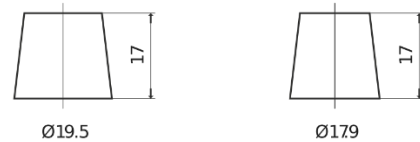

**Product overview**

Batteries for Trucks, Buses, Construction, Agriculture

**PowerPRO Agri&Construction EJ1000**

Part number	EJ1000
Technology	Flooded
EAN/GTIN	3661024036986
Voltage	12 V
Capacity	100 Ah
CCA	850 A
Length	353 mm
Width	175 mm
Height	190 mm
Box size	L05
Polarity	ETN 0
Terminal Type	EN taper post
Hold Down	B13
Weights (subject of variation)	21.80 kg

**Polarity**

**Terminal Type**

Positive Terminal

Negative Terminal

**Hold Down**

Design, features and specifications are subject to change without notice. We disclaim any representation or warranty, express or implied, concerning the data or recommendations, and in no event shall be liable for any loss or damage claimed to have arisen as a result. Some products may not be available in your local market.