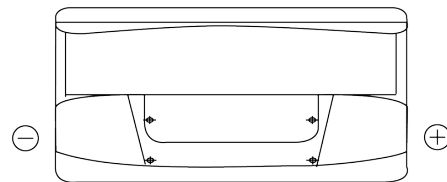

**Product overview**

Batteries for Trucks, Buses, Construction, Agriculture

**PowerPRO Agri&Construction EJ1000**

Part number	EJ1000
Technology	Flooded
EAN/GTIN	3661024036986
Voltage	12 V
Capacity	100 Ah
CCA	850 A
Length	353 mm
Width	175 mm
Height	190 mm
Box size	L05
Polarity	ETN 0
Terminal Type	EN taper post
Hold Down	B13
Weights (subject of variation)	21.80 kg

**Polarity**

**Terminal Type**

Positive Terminal

Negative Terminal

**Hold Down**

Design, features and specifications are subject to change without notice. We disclaim any representation or warranty, express or implied, concerning the data or recommendations, and in no event shall be liable for any loss or damage claimed to have arisen as a result. Some products may not be available in your local market.