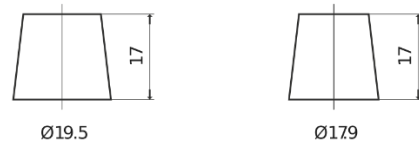

**Product overview**

Batteries for Cars

**Technica TB950**

Part number	TB950
Technology	Flooded
EAN/GTIN	3661024054584
Voltage	12 V
Capacity	95 Ah
CCA	800 A
Length	353 mm
Width	175 mm
Height	190 mm
Box size	L05
Polarity	ETN 0
Terminal Type	EN taper post
Hold Down	B13
Weights (subject of variation)	21.60 kg

**Polarity**

**Terminal Type**

Positive Terminal

Negative Terminal

**Hold Down**

Design, features and specifications are subject to change without notice. We disclaim any representation or warranty, express or implied, concerning the data or recommendations, and in no event shall be liable for any loss or damage claimed to have arisen as a result. Some products may not be available in your local market.