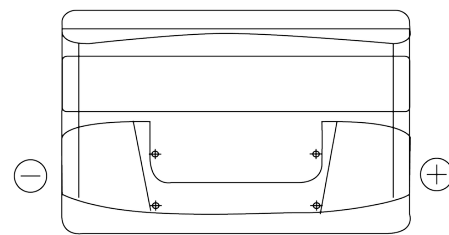

Product overview

Batteries for Cars

Formula FB950

Part number	FB950
Technology	Flooded
EAN/GTIN	3661024044585
Voltage	12 V
Capacity	95 Ah
CCA	800 A
Length	353 mm
Width	175 mm
Height	190 mm
Box size	L05
Polarity	ETN 0
Terminal Type	EN taper post
Hold Down	B13
Weights (subject of variation)	21.60 kg

Polarity

Terminal Type

Positive Terminal

Negative Terminal

Hold Down

Design, features and specifications are subject to change without notice. We disclaim any representation or warranty, express or implied, concerning the data or recommendations, and in no event shall be liable for any loss or damage claimed to have arisen as a result. Some products may not be available in your local market.