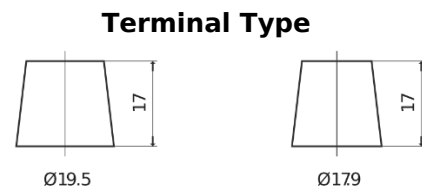

Product overview

Batteries for Cars

Formula FB950

Part number	FB950
Technology	Flooded
EAN/GTIN	3661024044585
Voltage	12 V
Capacity	95 Ah
CCA	800 A
Length	353 mm
Width	175 mm
Height	190 mm
Box size	L05
Polarity	ETN 0
Terminal Type	EN taper post
Hold Down	B13
Weights (subject of variation)	21.60 kg