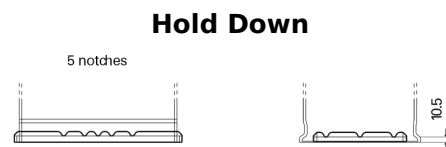

Product overview

Batteries for Cars

Formula FB950

Part number	FB950
Technology	Flooded
EAN/GTIN	3661024044585
Voltage	12 V
Capacity	95 Ah
CCA	800 A
Length	353 mm
Width	175 mm
Height	190 mm
Box size	L05
Polarity	ETN 0
Terminal Type	EN taper post
Hold Down	B13
Weights (subject of variation)	21.60 kg