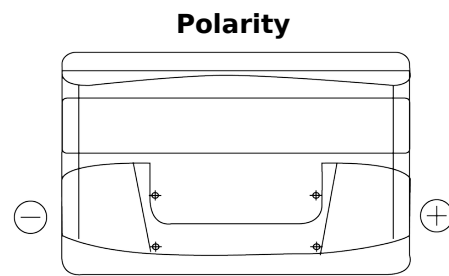

Product overview

Batteries for Cars

Formula FB950

Part number	FB950
Technology	Flooded
EAN/GTIN	3661024044585
Voltage	12 V
Capacity	95 Ah
CCA	800 A
Length	353 mm
Width	175 mm
Height	190 mm
Box size	L05
Polarity	ETN 0
Terminal Type	EN taper post
Hold Down	B13
Weights (subject of variation)	21.60 kg