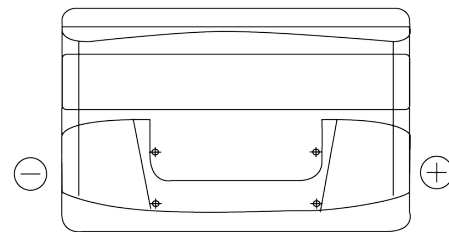

Product overview

Batteries for Cars

Power DB950

Part number	DB950
Technology	Flooded
EAN/GTIN	3661024024587
Voltage	12 V
Capacity	95 Ah
CCA	800 A
Length	353 mm
Width	175 mm
Height	190 mm
Box size	L05
Polarity	ETN 0
Terminal Type	EN taper post
Hold Down	B13
Weights (subject of variation)	21.60 kg

Polarity

Terminal Type

Hold Down

Design, features and specifications are subject to change without notice. We disclaim any representation or warranty, express or implied, concerning the data or recommendations, and in no event shall be liable for any loss or damage claimed to have arisen as a result. Some products may not be available in your local market.