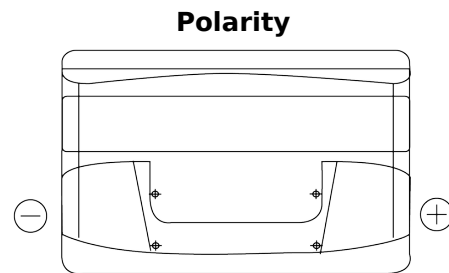

**Product overview**

Batteries for Cars

**Plus CB950**

Part number	CB950
Technology	Flooded
EAN/GTIN	3661024014588
Voltage	12 V
Capacity	95 Ah
CCA	800 A
Length	353 mm
Width	175 mm
Height	190 mm
Box size	L05
Polarity	ETN 0
Terminal Type	EN taper post
Hold Down	B13
Weights (subject of variation)	21.60 kg