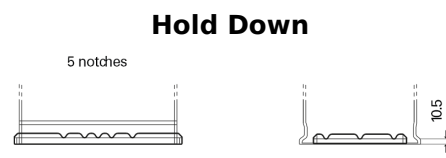

**Product overview**

Batteries for Cars

**Plus CB950**

Part number	CB950
Technology	Flooded
EAN/GTIN	3661024014588
Voltage	12 V
Capacity	95 Ah
CCA	800 A
Length	353 mm
Width	175 mm
Height	190 mm
Box size	L05
Polarity	ETN 0
Terminal Type	EN taper post
Hold Down	B13
Weights (subject of variation)	21.60 kg