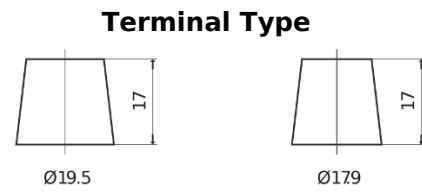

**Product overview**

Batteries for Cars

**Plus CB950**

Part number	CB950
Technology	Flooded
EAN/GTIN	3661024014588
Voltage	12 V
Capacity	95 Ah
CCA	800 A
Length	353 mm
Width	175 mm
Height	190 mm
Box size	L05
Polarity	ETN 0
Terminal Type	EN taper post
Hold Down	B13
Weights (subject of variation)	21.60 kg