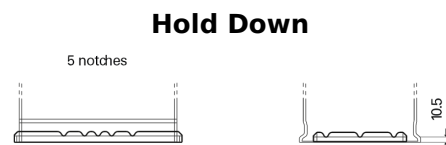

Product overview

Batteries for Marine and Leisure

Equipment ET650

Part number	ET650
Technology	Flooded
EAN/GTIN	3661024035927
Voltage	12 V
Capacity	100 Ah
Watt hour	650 Wh
Length	353 mm
Width	175 mm
Height	190 mm
Box size	L05
Polarity	ETN 0
Terminal Type	EN taper post
Hold Down	B13
Weights (subject of variation)	26.50 kg