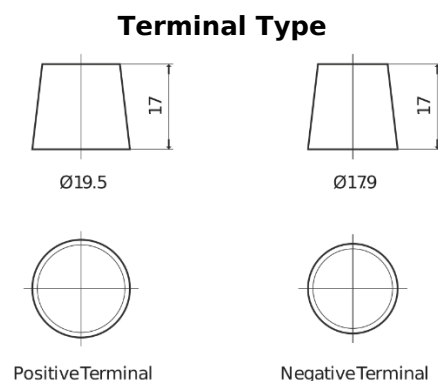

Product overview

Batteries for Marine and Leisure

Equipment ET650

Part number	ET650
Technology	Flooded
EAN/GTIN	3661024035927
Voltage	12 V
Capacity	100 Ah
Watt hour	650 Wh
Length	353 mm
Width	175 mm
Height	190 mm
Box size	L05
Polarity	ETN 0
Terminal Type	EN taper post
Hold Down	B13
Weights (subject of variation)	26.50 kg