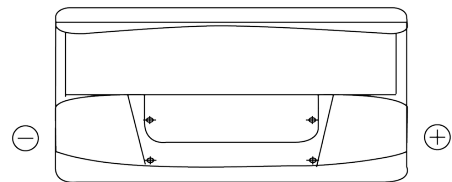

Product overview

Batteries for Marine and Leisure

Start EN800

Part number	EN800
Technology	Flooded
EAN/GTIN	3661024036351
Voltage	12 V
Capacity	90 Ah
CCA	720 A
MCA	800
Length	353 mm
Width	175 mm
Height	190 mm
Box size	L05
Polarity	ETN 0
Terminal Type	EN taper post
Hold Down	B13
Weights (subject of variation)	20.50 kg

Polarity

Terminal Type

Positive Terminal

Negative Terminal

Hold Down

Design, features and specifications are subject to change without notice. We disclaim any representation or warranty, express or implied, concerning the data or recommendations, and in no event shall be liable for any loss or damage claimed to have arisen as a result. Some products may not be available in your local market.