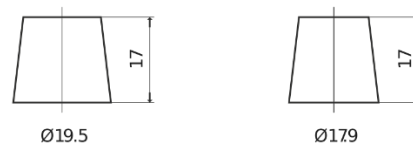

Terminal Type