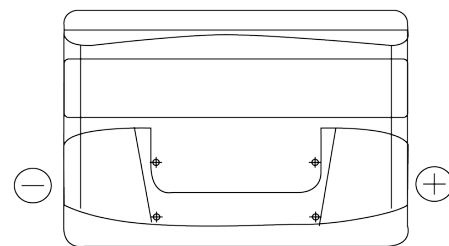

Product overview

Batteries for Cars

Technica TB800

Part number	TB800
Technology	Flooded
EAN/GTIN	3661024056465
Voltage	12 V
Capacity	80 Ah
CCA	640 A
Length	315 mm
Width	175 mm
Height	190 mm
Box size	L04
Polarity	ETN 0
Terminal Type	EN taper post
Hold Down	B13
Weights (subject of variation)	19.00 kg

Polarity

Terminal Type

Positive Terminal

Negative Terminal

Hold Down

Design, features and specifications are subject to change without notice. We disclaim any representation or warranty, express or implied, concerning the data or recommendations, and in no event shall be liable for any loss or damage claimed to have arisen as a result. Some products may not be available in your local market.