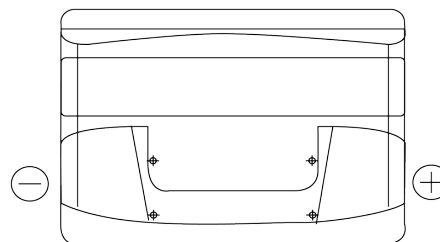

Product overview

Batteries for Cars

Formula FB800

Part number	FB800
Technology	Flooded
EAN/GTIN	3661024046244
Voltage	12 V
Capacity	80 Ah
CCA	640 A
Length	315 mm
Width	175 mm
Height	190 mm
Box size	L04
Polarity	ETN 0
Terminal Type	EN taper post
Hold Down	B13
Weights (subject of variation)	19.00 kg

Polarity

Terminal Type

Positive Terminal

Negative Terminal

Hold Down

Design, features and specifications are subject to change without notice. We disclaim any representation or warranty, express or implied, concerning the data or recommendations, and in no event shall be liable for any loss or damage claimed to have arisen as a result. Some products may not be available in your local market.