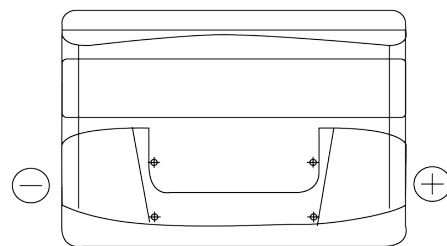

Product overview

Batteries for Cars

Formula FB800

Part number	FB800
Technology	Flooded
EAN/GTIN	3661024046244
Voltage	12 V
Capacity	80 Ah
CCA	640 A
Length	315 mm
Width	175 mm
Height	190 mm
Box size	L04
Polarity	ETN 0
Terminal Type	EN taper post
Hold Down	B13
Weights (subject of variation)	19.00 kg

Polarity

Terminal Type

Positive Terminal

Negative Terminal

Hold Down

Design, features and specifications are subject to change without notice. We disclaim any representation or warranty, express or implied, concerning the data or recommendations, and in no event shall be liable for any loss or damage claimed to have arisen as a result. Some products may not be available in your local market.