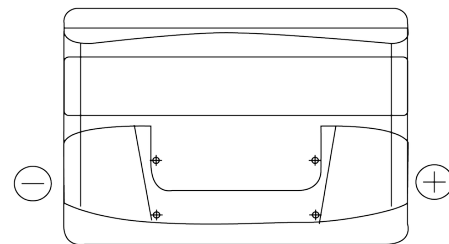

**Product overview**

Batteries for Cars

**Excell EB800**

|                                |               |
|--------------------------------|---------------|
| Part number                    | EB800         |
| Technology                     | Flooded       |
| EAN/GTIN                       | 3661024036443 |
| Voltage                        | 12 V          |
| Capacity                       | 80 Ah         |
| CCA                            | 640 A         |
| Length                         | 315 mm        |
| Width                          | 175 mm        |
| Height                         | 190 mm        |
| Box size                       | L04           |
| Polarity                       | ETN 0         |
| Terminal Type                  | EN taper post |
| Hold Down                      | B13           |
| Weights (subject of variation) | 19.00 kg      |

**Polarity**

**Terminal Type**

Positive Terminal

Negative Terminal

**Hold Down**

Design, features and specifications are subject to change without notice. We disclaim any representation or warranty, express or implied, concerning the data or recommendations, and in no event shall be liable for any loss or damage claimed to have arisen as a result. Some products may not be available in your local market.