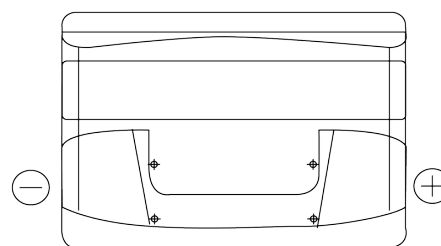

Product overview

Batteries for Cars

Power DB800

Part number	DB800
Technology	Flooded
EAN/GTIN	3661024026246
Voltage	12 V
Capacity	80 Ah
CCA	640 A
Length	315 mm
Width	175 mm
Height	190 mm
Box size	L04
Polarity	ETN 0
Terminal Type	EN taper post
Hold Down	B13
Weights (subject of variation)	19.00 kg

Polarity

Terminal Type

Positive Terminal

Negative Terminal

Hold Down

Design, features and specifications are subject to change without notice. We disclaim any representation or warranty, express or implied, concerning the data or recommendations, and in no event shall be liable for any loss or damage claimed to have arisen as a result. Some products may not be available in your local market.