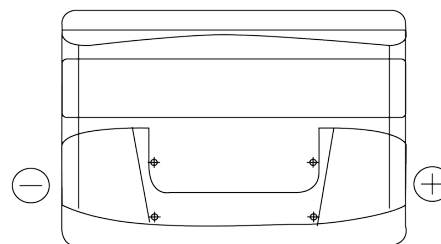

**Product overview**

Batteries for Cars

**Power DB800**

Part number	DB800
Technology	Flooded
EAN/GTIN	3661024026246
Voltage	12 V
Capacity	80 Ah
CCA	640 A
Length	315 mm
Width	175 mm
Height	190 mm
Box size	L04
Polarity	ETN 0
Terminal Type	EN taper post
Hold Down	B13
Weights (subject of variation)	19.00 kg

**Polarity**

**Terminal Type**

Positive Terminal

Negative Terminal

**Hold Down**

Design, features and specifications are subject to change without notice. We disclaim any representation or warranty, express or implied, concerning the data or recommendations, and in no event shall be liable for any loss or damage claimed to have arisen as a result. Some products may not be available in your local market.