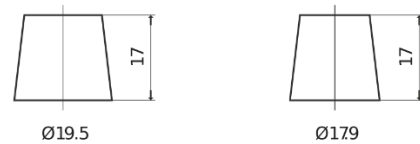

Product overview

Batteries for Cars

Plus CB800

Part number	CB800
Technology	Flooded
EAN/GTIN	3661024016421
Voltage	12 V
Capacity	80 Ah
CCA	640 A
Length	315 mm
Width	175 mm
Height	190 mm
Box size	L04
Polarity	ETN 0
Terminal Type	EN taper post
Hold Down	B13
Weights (subject of variation)	19.00 kg

Polarity

Terminal Type

Positive Terminal

Negative Terminal

Hold Down

Design, features and specifications are subject to change without notice. We disclaim any representation or warranty, express or implied, concerning the data or recommendations, and in no event shall be liable for any loss or damage claimed to have arisen as a result. Some products may not be available in your local market.