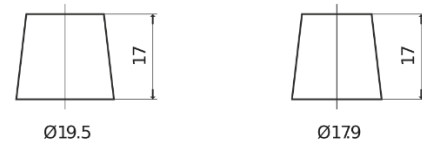

Product overview

Batteries for Cars

Plus CB800

Part number	CB800
Technology	Flooded
EAN/GTIN	3661024016421
Voltage	12 V
Capacity	80 Ah
CCA	640 A
Length	315 mm
Width	175 mm
Height	190 mm
Box size	L04
Polarity	ETN 0
Terminal Type	EN taper post
Hold Down	B13
Weights (subject of variation)	19.00 kg

Polarity

Terminal Type

Positive Terminal

Negative Terminal

Hold Down

Design, features and specifications are subject to change without notice. We disclaim any representation or warranty, express or implied, concerning the data or recommendations, and in no event shall be liable for any loss or damage claimed to have arisen as a result. Some products may not be available in your local market.