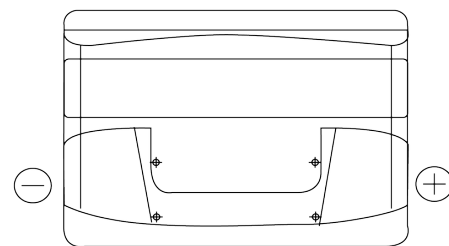

Product overview

Batteries for Cars

Plus CB800

Part number	CB800
Technology	Flooded
EAN/GTIN	3661024016421
Voltage	12 V
Capacity	80 Ah
CCA	640 A
Length	315 mm
Width	175 mm
Height	190 mm
Box size	L04
Polarity	ETN 0
Terminal Type	EN taper post
Hold Down	B13
Weights (subject of variation)	19.00 kg

Polarity

Terminal Type

Positive Terminal

Negative Terminal

Hold Down

Design, features and specifications are subject to change without notice. We disclaim any representation or warranty, express or implied, concerning the data or recommendations, and in no event shall be liable for any loss or damage claimed to have arisen as a result. Some products may not be available in your local market.