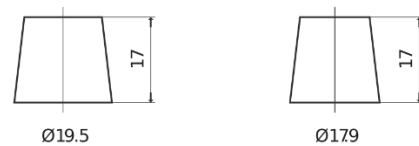

**Product overview**

Batteries for Cars

**AGM EK720**

Part number	EK720
Technology	AGM
EAN/GTIN	3661024037907
Voltage	12 V
Capacity	72 Ah
CCA	760 A
Length	278 mm
Width	175 mm
Height	190 mm
Box size	L03
Polarity	ETN 0
Terminal Type	EN taper post
Hold Down	B13
Weights (subject of variation)	20.60 kg

**Polarity**

**Terminal Type**

Positive Terminal

Negative Terminal

**Hold Down**

Design, features and specifications are subject to change without notice. We disclaim any representation or warranty, express or implied, concerning the data or recommendations, and in no event shall be liable for any loss or damage claimed to have arisen as a result. Some products may not be available in your local market.