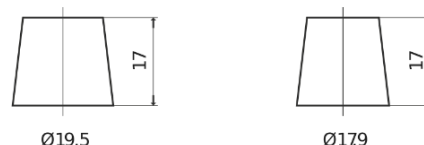

Terminal Type