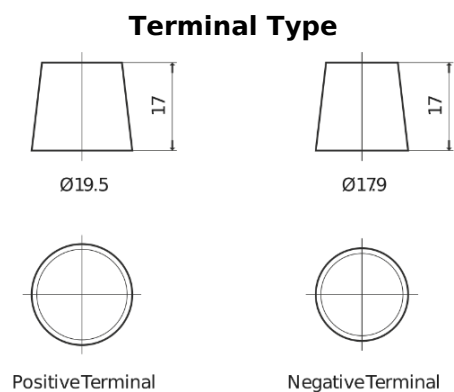

**Product overview**

Batteries for Cars

**Plus CB454**

Part number	CB454
Technology	Flooded
EAN/GTIN	3661024014373
Voltage	12 V
Capacity	45.0 Ah
CCA	330 A
Length	237 mm
Width	127 mm
Height	227 mm
Box size	B24
Polarity	ETN 0
Terminal Type	EN taper post
Hold Down	B0
Weights (subject of variation)	11.40 kg