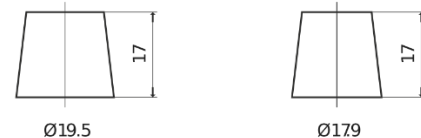

**Product overview**

Batteries for Cars

**Premium EA770**

Part number	EA770
Technology	Flooded
EAN/GTIN	3661024034241
Voltage	12 V
Capacity	77 Ah
CCA	760 A
Length	278 mm
Width	175 mm
Height	190 mm
Box size	L03
Polarity	ETN 0
Terminal Type	EN taper post
Hold Down	B13
Weights (subject of variation)	17.50 kg

**Polarity**

**Terminal Type**

Positive Terminal

Negative Terminal

**Hold Down**

Design, features and specifications are subject to change without notice. We disclaim any representation or warranty, express or implied, concerning the data or recommendations, and in no event shall be liable for any loss or damage claimed to have arisen as a result. Some products may not be available in your local market.