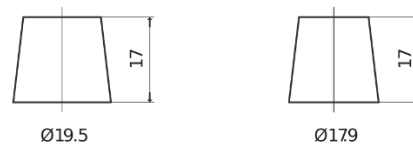

Terminal Type