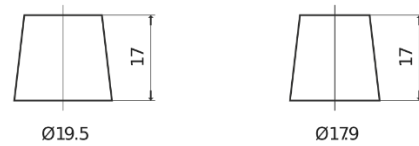

Terminal Type