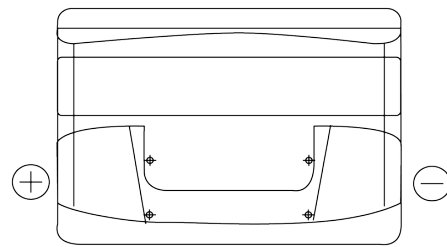

Product overview

Batteries for Cars

Technica TB741

Part number	TB741
Technology	Flooded
EAN/GTIN	3661024054560
Voltage	12 V
Capacity	74 Ah
CCA	680 A
Length	278 mm
Width	175 mm
Height	190 mm
Box size	L03
Polarity	ETN 1
Terminal Type	EN taper post
Hold Down	B13
Weights (subject of variation)	16.60 kg

Polarity

Terminal Type

Positive Terminal

Negative Terminal

Hold Down

Design, features and specifications are subject to change without notice. We disclaim any representation or warranty, express or implied, concerning the data or recommendations, and in no event shall be liable for any loss or damage claimed to have arisen as a result. Some products may not be available in your local market.