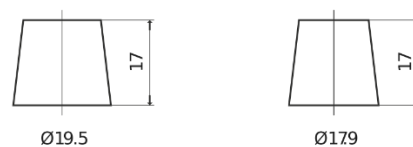

**Product overview**

Batteries for Cars

**Plus CB741**

|                                |               |
|--------------------------------|---------------|
| Part number                    | CB741         |
| Technology                     | Flooded       |
| EAN/GTIN                       | 3661024014564 |
| Voltage                        | 12 V          |
| Capacity                       | 74 Ah         |
| CCA                            | 680 A         |
| Length                         | 278 mm        |
| Width                          | 175 mm        |
| Height                         | 190 mm        |
| Box size                       | L03           |
| Polarity                       | ETN 1         |
| Terminal Type                  | EN taper post |
| Hold Down                      | B13           |
| Weights (subject of variation) | 16.60 kg      |

**Polarity**

**Terminal Type**

Positive Terminal

Negative Terminal

**Hold Down**

Design, features and specifications are subject to change without notice. We disclaim any representation or warranty, express or implied, concerning the data or recommendations, and in no event shall be liable for any loss or damage claimed to have arisen as a result. Some products may not be available in your local market.