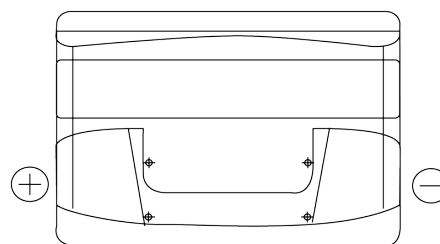

**Product overview**

Batteries for Cars

**Plus CB741**

|                                |               |
|--------------------------------|---------------|
| Part number                    | CB741         |
| Technology                     | Flooded       |
| EAN/GTIN                       | 3661024014564 |
| Voltage                        | 12 V          |
| Capacity                       | 74 Ah         |
| CCA                            | 680 A         |
| Length                         | 278 mm        |
| Width                          | 175 mm        |
| Height                         | 190 mm        |
| Box size                       | L03           |
| Polarity                       | ETN 1         |
| Terminal Type                  | EN taper post |
| Hold Down                      | B13           |
| Weights (subject of variation) | 16.60 kg      |

**Polarity**

**Terminal Type**

Positive Terminal

Negative Terminal

**Hold Down**

Design, features and specifications are subject to change without notice. We disclaim any representation or warranty, express or implied, concerning the data or recommendations, and in no event shall be liable for any loss or damage claimed to have arisen as a result. Some products may not be available in your local market.