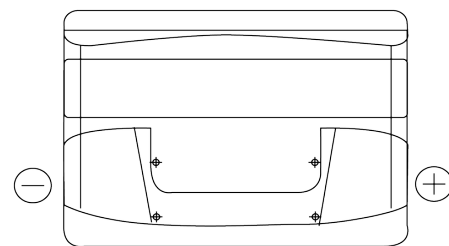

**Product overview**

Batteries for Cars

**Formula FB740**

Part number	FB740
Technology	Flooded
EAN/GTIN	3661024044554
Voltage	12 V
Capacity	74 Ah
CCA	680 A
Length	278 mm
Width	175 mm
Height	190 mm
Box size	L03
Polarity	ETN 0
Terminal Type	EN taper post
Hold Down	B13
Weights (subject of variation)	16.60 kg

**Polarity**

**Terminal Type**

Positive Terminal

Negative Terminal

**Hold Down**

Design, features and specifications are subject to change without notice. We disclaim any representation or warranty, express or implied, concerning the data or recommendations, and in no event shall be liable for any loss or damage claimed to have arisen as a result. Some products may not be available in your local market.