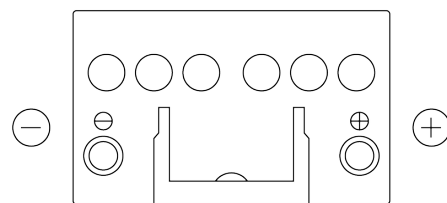

Product overview

Batteries for Cars

Plus CB450

Part number	CB450
Technology	Flooded
EAN/GTIN	3661024014496
Voltage	12 V
Capacity	45.0 Ah
CCA	330 A
Length	220 mm
Width	135 mm
Height	225 mm
Box size	E02
Polarity	ETN 0
Terminal Type	EN taper post
Hold Down	B1
Weights (subject of variation)	12.50 kg

Polarity

Terminal Type

Positive Terminal

Negative Terminal

Hold Down

Design, features and specifications are subject to change without notice. We disclaim any representation or warranty, express or implied, concerning the data or recommendations, and in no event shall be liable for any loss or damage claimed to have arisen as a result. Some products may not be available in your local market.