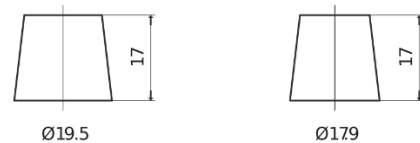

Terminal Type