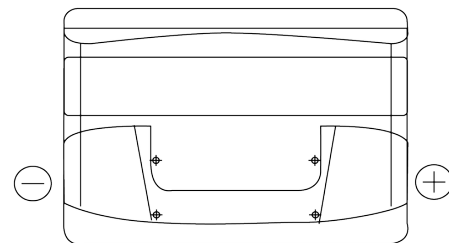

**Product overview**

Batteries for Cars

**Plus CB740**

|                                |               |
|--------------------------------|---------------|
| Part number                    | CB740         |
| Technology                     | Flooded       |
| EAN/GTIN                       | 3661024014557 |
| Voltage                        | 12 V          |
| Capacity                       | 74 Ah         |
| CCA                            | 680 A         |
| Length                         | 278 mm        |
| Width                          | 175 mm        |
| Height                         | 190 mm        |
| Box size                       | L03           |
| Polarity                       | ETN 0         |
| Terminal Type                  | EN taper post |
| Hold Down                      | B13           |
| Weights (subject of variation) | 16.60 kg      |

**Polarity**

**Terminal Type**

Positive Terminal

Negative Terminal

**Hold Down**

Design, features and specifications are subject to change without notice. We disclaim any representation or warranty, express or implied, concerning the data or recommendations, and in no event shall be liable for any loss or damage claimed to have arisen as a result. Some products may not be available in your local market.