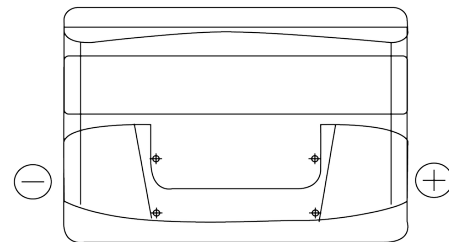

Product overview

Batteries for Cars

Plus CB740

Part number	CB740
Technology	Flooded
EAN/GTIN	3661024014557
Voltage	12 V
Capacity	74 Ah
CCA	680 A
Length	278 mm
Width	175 mm
Height	190 mm
Box size	L03
Polarity	ETN 0
Terminal Type	EN taper post
Hold Down	B13
Weights (subject of variation)	16.60 kg

Polarity

Terminal Type

Hold Down

Design, features and specifications are subject to change without notice. We disclaim any representation or warranty, express or implied, concerning the data or recommendations, and in no event shall be liable for any loss or damage claimed to have arisen as a result. Some products may not be available in your local market.