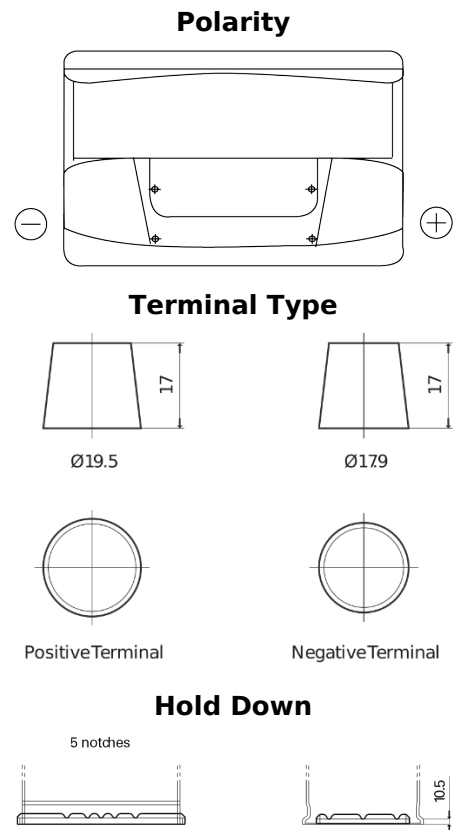

Product overview

Batteries for Marine and Leisure

Start EN750

Part number	EN750
Technology	Flooded
EAN/GTIN	3661024036085
Voltage	12 V
Capacity	74 Ah
CCA	680 A
MCA	750
Length	278 mm
Width	175 mm
Height	190 mm
Box size	L03
Polarity	ETN 0
Terminal Type	EN taper post
Hold Down	B13
Weights (subject of variation)	16.60 kg