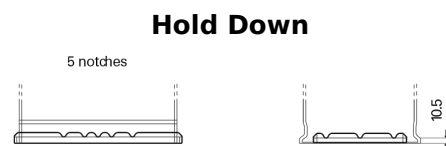

**Product overview**

Batteries for Cars

**Standard TC700**

|                                |               |
|--------------------------------|---------------|
| Part number                    | TC700         |
| Technology                     | Flooded       |
| EAN/GTIN                       | 3661024054829 |
| Voltage                        | 12 V          |
| Capacity                       | 70 Ah         |
| CCA                            | 640 A         |
| Length                         | 278 mm        |
| Width                          | 175 mm        |
| Height                         | 190 mm        |
| Box size                       | L03           |
| Polarity                       | ETN 0         |
| Terminal Type                  | EN taper post |
| Hold Down                      | B13           |
| Weights (subject of variation) | 16.00 kg      |