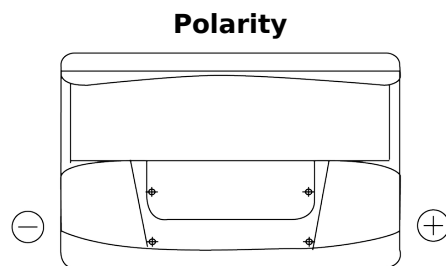

**Product overview**

Batteries for Cars

**Standard TC700**

|                                |               |
|--------------------------------|---------------|
| Part number                    | TC700         |
| Technology                     | Flooded       |
| EAN/GTIN                       | 3661024054829 |
| Voltage                        | 12 V          |
| Capacity                       | 70 Ah         |
| CCA                            | 640 A         |
| Length                         | 278 mm        |
| Width                          | 175 mm        |
| Height                         | 190 mm        |
| Box size                       | L03           |
| Polarity                       | ETN 0         |
| Terminal Type                  | EN taper post |
| Hold Down                      | B13           |
| Weights (subject of variation) | 16.00 kg      |