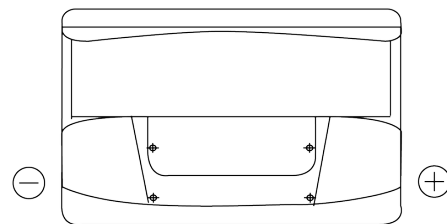

Product overview

Batteries for Cars

Standard TC700

Part number	TC700
Technology	Flooded
EAN/GTIN	3661024054829
Voltage	12 V
Capacity	70 Ah
CCA	640 A
Length	278 mm
Width	175 mm
Height	190 mm
Box size	L03
Polarity	ETN 0
Terminal Type	EN taper post
Hold Down	B13
Weights (subject of variation)	16.00 kg

Polarity

Terminal Type

Positive Terminal

Negative Terminal

Hold Down

Design, features and specifications are subject to change without notice. We disclaim any representation or warranty, express or implied, concerning the data or recommendations, and in no event shall be liable for any loss or damage claimed to have arisen as a result. Some products may not be available in your local market.