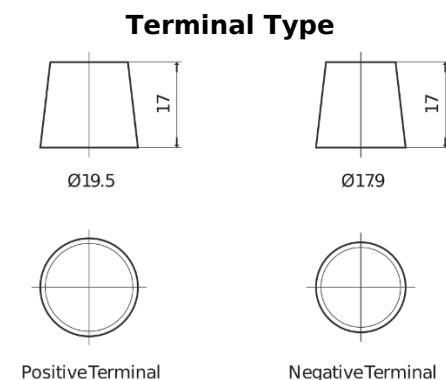

**Product overview**

Batteries for Cars

**Standard TC700**

|                                |               |
|--------------------------------|---------------|
| Part number                    | TC700         |
| Technology                     | Flooded       |
| EAN/GTIN                       | 3661024054829 |
| Voltage                        | 12 V          |
| Capacity                       | 70 Ah         |
| CCA                            | 640 A         |
| Length                         | 278 mm        |
| Width                          | 175 mm        |
| Height                         | 190 mm        |
| Box size                       | L03           |
| Polarity                       | ETN 0         |
| Terminal Type                  | EN taper post |
| Hold Down                      | B13           |
| Weights (subject of variation) | 16.00 kg      |