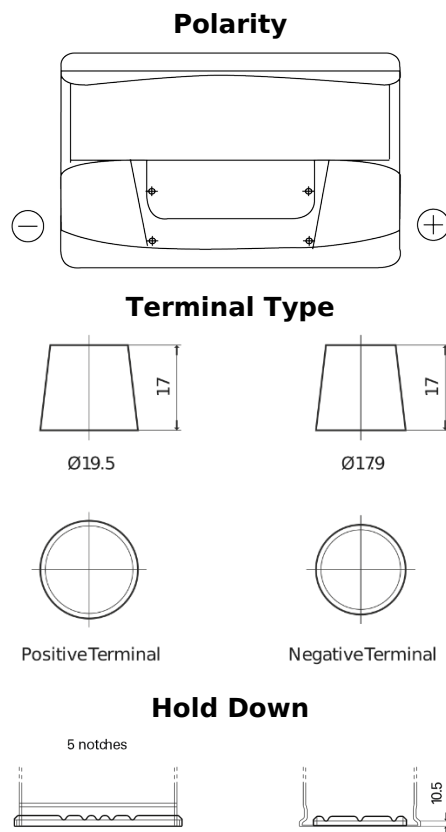

Product overview

Batteries for Cars

Classic EC700

Part number	EC700
Technology	Flooded
EAN/GTIN	3661024034821
Voltage	12 V
Capacity	70 Ah
CCA	640 A
Length	278 mm
Width	175 mm
Height	190 mm
Box size	L03
Polarity	ETN 0
Terminal Type	EN taper post
Hold Down	B13
Weights (subject of variation)	16.00 kg