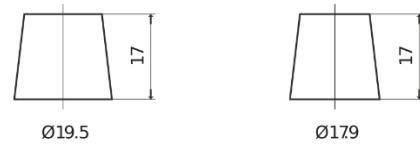

Product overview

Batteries for Cars

Standard CC700

Part number	CC700
Technology	Flooded
EAN/GTIN	3661024014823
Voltage	12 V
Capacity	70 Ah
CCA	640 A
Length	278 mm
Width	175 mm
Height	190 mm
Box size	L03
Polarity	ETN 0
Terminal Type	EN taper post
Hold Down	B13
Weights (subject of variation)	16.00 kg

Polarity

Terminal Type

Positive Terminal

Negative Terminal

Hold Down

Design, features and specifications are subject to change without notice. We disclaim any representation or warranty, express or implied, concerning the data or recommendations, and in no event shall be liable for any loss or damage claimed to have arisen as a result. Some products may not be available in your local market.