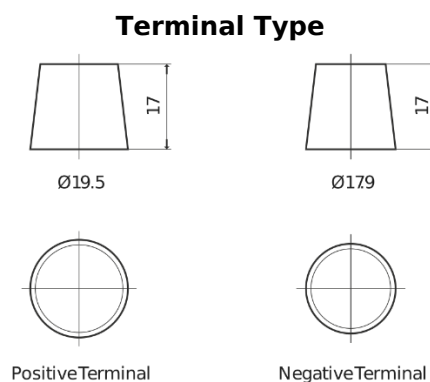

Product overview

Batteries for Marine and Leisure

Equipment ET550

Part number	ET550
Technology	Flooded
EAN/GTIN	3661024036344
Voltage	12 V
Capacity	80 Ah
Watt hour	550 Wh
Length	278 mm
Width	175 mm
Height	190 mm
Box size	L03
Polarity	ETN 0
Terminal Type	EN taper post
Hold Down	B13
Weights (subject of variation)	20.70 kg