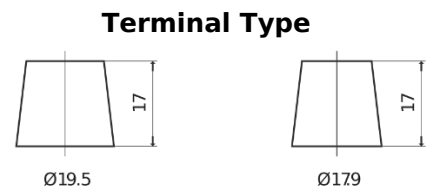

**Product overview**

Batteries for Marine and Leisure

**Equipment ET550**

Part number	ET550
Technology	Flooded
EAN/GTIN	3661024036344
Voltage	12 V
Capacity	80 Ah
Watt hour	550 Wh
Length	278 mm
Width	175 mm
Height	190 mm
Box size	L03
Polarity	ETN 0
Terminal Type	EN taper post
Hold Down	B13
Weights (subject of variation)	20.70 kg