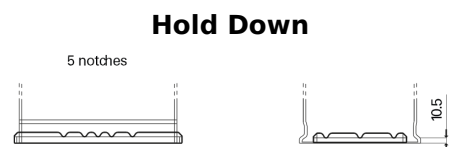

**Product overview**

Batteries for Marine and Leisure

**Equipment ET550**

Part number	ET550
Technology	Flooded
EAN/GTIN	3661024036344
Voltage	12 V
Capacity	80 Ah
Watt hour	550 Wh
Length	278 mm
Width	175 mm
Height	190 mm
Box size	L03
Polarity	ETN 0
Terminal Type	EN taper post
Hold Down	B13
Weights (subject of variation)	20.70 kg