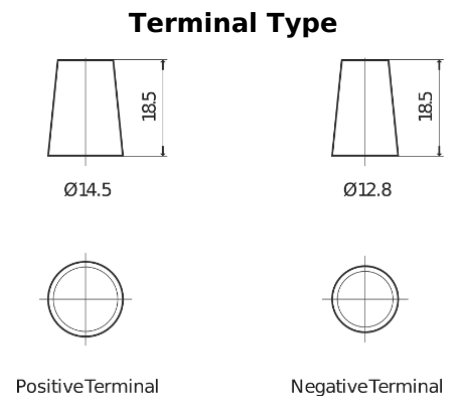

Product overview

Batteries for Cars

Plus CB357

Part number	CB357
Technology	Flooded
EAN/GTIN	3661024014342
Voltage	12 V
Capacity	35.0 Ah
CCA	240 A
Length	187 mm
Width	127 mm
Height	220 mm
Box size	B19
Polarity	ETN 1
Terminal Type	JIS taper post
Hold Down	B0
Weights (subject of variation)	8.90 kg