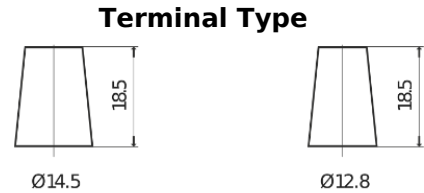

**Product overview**

Batteries for Cars

**Plus CB357**

Part number	CB357
Technology	Flooded
EAN/GTIN	3661024014342
Voltage	12 V
Capacity	35.0 Ah
CCA	240 A
Length	187 mm
Width	127 mm
Height	220 mm
Box size	B19
Polarity	ETN 1
Terminal Type	JIS taper post
Hold Down	B0
Weights (subject of variation)	8.90 kg