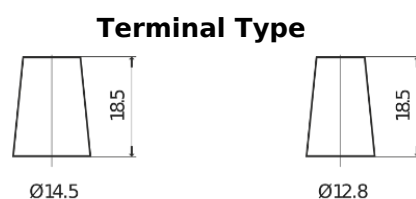

Product overview

Batteries for Cars

Plus CB357

Part number	CB357
Technology	Flooded
EAN/GTIN	3661024014342
Voltage	12 V
Capacity	35.0 Ah
CCA	240 A
Length	187 mm
Width	127 mm
Height	220 mm
Box size	B19
Polarity	ETN 1
Terminal Type	JIS taper post
Hold Down	B0
Weights (subject of variation)	8.90 kg