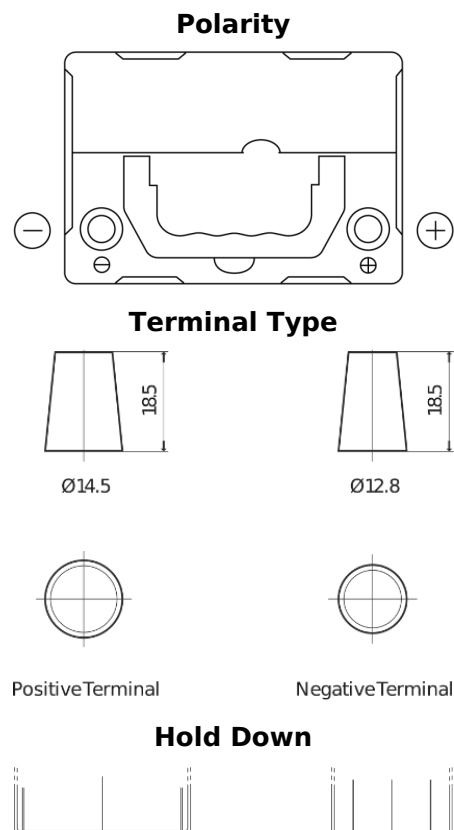

**Product overview**

Batteries for Cars

**Plus CB356**

Part number	CB356
Technology	Flooded
EAN/GTIN	3661024014335
Voltage	12 V
Capacity	35.0 Ah
CCA	240 A
Length	187 mm
Width	127 mm
Height	220 mm
Box size	B19
Polarity	ETN 0
Terminal Type	JIS taper post
Hold Down	B0
Weights (subject of variation)	8.90 kg