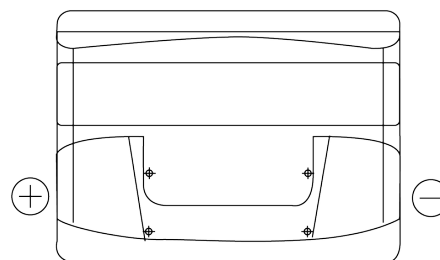

Product overview

Batteries for Cars

Technica TB621

Part number	TB621
Technology	Flooded
EAN/GTIN	3661024054546
Voltage	12 V
Capacity	62 Ah
CCA	540 A
Length	242 mm
Width	175 mm
Height	190 mm
Box size	L02
Polarity	ETN 1
Terminal Type	EN taper post
Hold Down	B13
Weights (subject of variation)	14.20 kg

Polarity

Terminal Type

Positive Terminal

Negative Terminal

Hold Down

Design, features and specifications are subject to change without notice. We disclaim any representation or warranty, express or implied, concerning the data or recommendations, and in no event shall be liable for any loss or damage claimed to have arisen as a result. Some products may not be available in your local market.