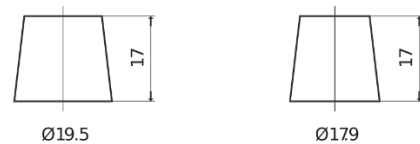

Product overview

Batteries for Cars

Technica TB621

Part number	TB621
Technology	Flooded
EAN/GTIN	3661024054546
Voltage	12 V
Capacity	62 Ah
CCA	540 A
Length	242 mm
Width	175 mm
Height	190 mm
Box size	L02
Polarity	ETN 1
Terminal Type	EN taper post
Hold Down	B13
Weights (subject of variation)	14.20 kg

Polarity

Terminal Type

Positive Terminal

Negative Terminal

Hold Down

Design, features and specifications are subject to change without notice. We disclaim any representation or warranty, express or implied, concerning the data or recommendations, and in no event shall be liable for any loss or damage claimed to have arisen as a result. Some products may not be available in your local market.