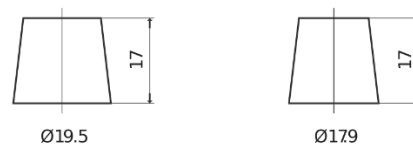

Terminal Type