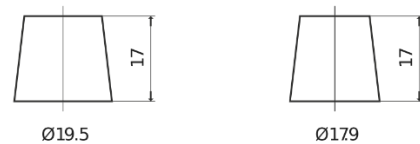

Product overview

Batteries for Cars

Excell EB621

Part number	EB621
Technology	Flooded
EAN/GTIN	3661024034548
Voltage	12 V
Capacity	62 Ah
CCA	540 A
Length	242 mm
Width	175 mm
Height	190 mm
Box size	L02
Polarity	ETN 1
Terminal Type	EN taper post
Hold Down	B13
Weights (subject of variation)	14.20 kg

Polarity

Terminal Type

Positive Terminal

Negative Terminal

Hold Down

Design, features and specifications are subject to change without notice. We disclaim any representation or warranty, express or implied, concerning the data or recommendations, and in no event shall be liable for any loss or damage claimed to have arisen as a result. Some products may not be available in your local market.