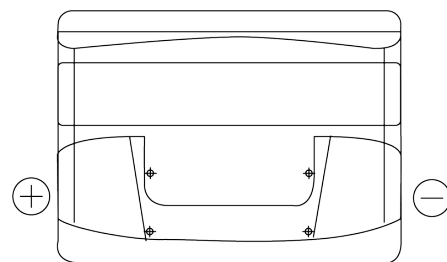

Product overview

Batteries for Cars

Excell EB621

Part number	EB621
Technology	Flooded
EAN/GTIN	3661024034548
Voltage	12 V
Capacity	62 Ah
CCA	540 A
Length	242 mm
Width	175 mm
Height	190 mm
Box size	L02
Polarity	ETN 1
Terminal Type	EN taper post
Hold Down	B13
Weights (subject of variation)	14.20 kg

Polarity

Terminal Type

Positive Terminal

Negative Terminal

Hold Down

Design, features and specifications are subject to change without notice. We disclaim any representation or warranty, express or implied, concerning the data or recommendations, and in no event shall be liable for any loss or damage claimed to have arisen as a result. Some products may not be available in your local market.