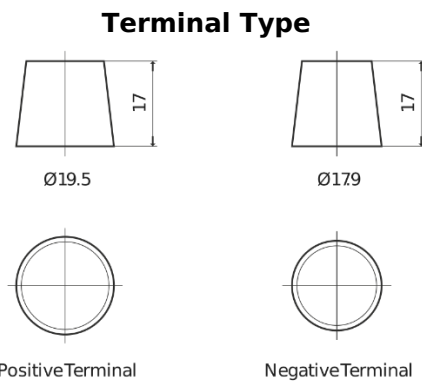

Product overview

Batteries for Trucks, Buses, Construction, Agriculture

EndurancePRO EFB FX2253

Part number	FX2253
Technology	EFB
EAN/GTIN	3661024046480
Voltage	12 V
Capacity	225.0 Ah
CCA	1150 A
Length	518 mm
Width	274 mm
Height	240 mm
Box size	D06
Polarity	ETN 3
Terminal Type	EN taper post
Hold Down	B0
Weights (subject of variation)	60.10 kg