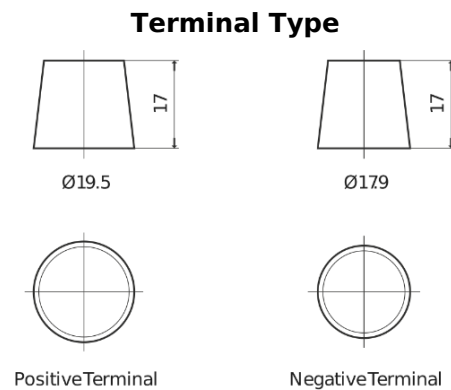

Batteries for Trucks, Buses, Construction, Agriculture

EndurancePRO EFB FX1803

Part number	FX1803
Technology	EFB
EAN/GTIN	3661024046473
Voltage	12 V
Capacity	180.0 Ah
CCA	1000 A
Length	513 mm
Width	223 mm
Height	223 mm
Box size	D05
Polarity	ETN 3
Terminal Type	EN taper post
Hold Down	B0
Weights (subject of variation)	46.10 kg