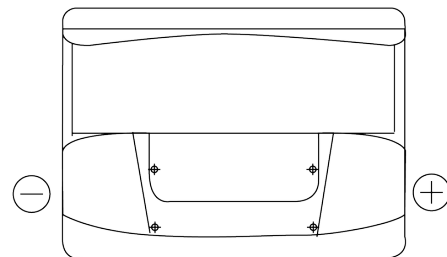

Product overview

Batteries for Marine and Leisure

Start EN600

Part number	EN600
Technology	Flooded
EAN/GTIN	3661024036092
Voltage	12 V
Capacity	62 Ah
CCA	540 A
MCA	600
Length	242 mm
Width	175 mm
Height	190 mm
Box size	L02
Polarity	ETN 0
Terminal Type	EN taper post
Hold Down	B13
Weights (subject of variation)	14.20 kg

Polarity

Terminal Type

Positive Terminal

Negative Terminal

Hold Down

Design, features and specifications are subject to change without notice. We disclaim any representation or warranty, express or implied, concerning the data or recommendations, and in no event shall be liable for any loss or damage claimed to have arisen as a result. Some products may not be available in your local market.