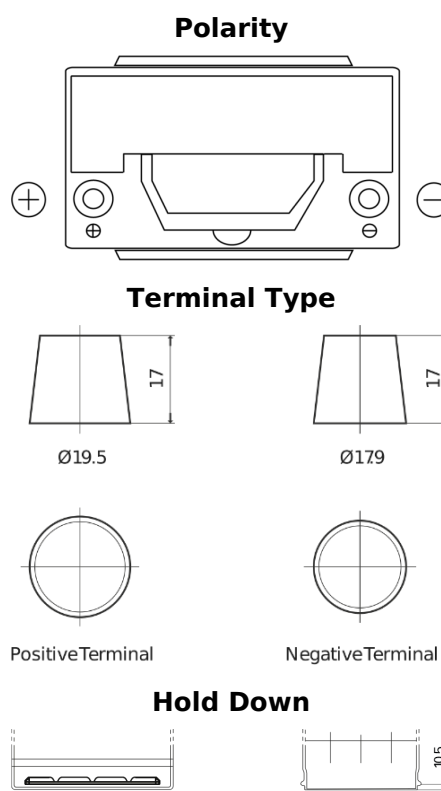

Product overview

Batteries for Cars

Futura CA955

Part number	CA955
Technology	Flooded
EAN/GTIN	3661024016537
Voltage	12 V
Capacity	95.0 Ah
CCA	800 A
Length	306 mm
Width	173 mm
Height	222 mm
Box size	D31
Polarity	ETN 1
Terminal Type	EN taper post
Hold Down	Korean B1
Weights (subject of variation)	21.40 kg