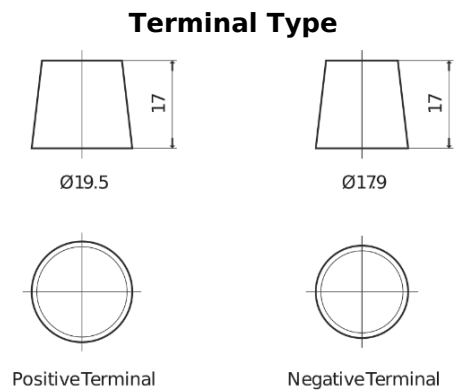

Product overview

Batteries for Cars

Futura CA955

Part number	CA955
Technology	Flooded
EAN/GTIN	3661024016537
Voltage	12 V
Capacity	95.0 Ah
CCA	800 A
Length	306 mm
Width	173 mm
Height	222 mm
Box size	D31
Polarity	ETN 1
Terminal Type	EN taper post
Hold Down	Korean B1
Weights (subject of variation)	21.40 kg