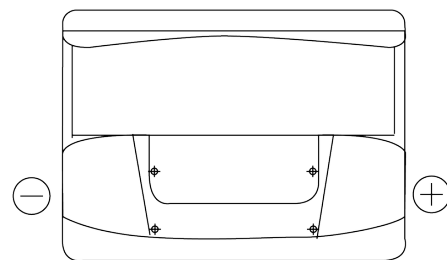

**Product overview**

Batteries for Cars

**Standard CC550**

Part number	CC550
Technology	Flooded
EAN/GTIN	3661024014809
Voltage	12 V
Capacity	55 Ah
CCA	460 A
Length	242 mm
Width	175 mm
Height	190 mm
Box size	L02
Polarity	ETN 0
Terminal Type	EN taper post
Hold Down	B13
Weights (subject of variation)	13.50 kg

**Polarity**

**Terminal Type**

Positive Terminal

Negative Terminal

**Hold Down**

Design, features and specifications are subject to change without notice. We disclaim any representation or warranty, express or implied, concerning the data or recommendations, and in no event shall be liable for any loss or damage claimed to have arisen as a result. Some products may not be available in your local market.