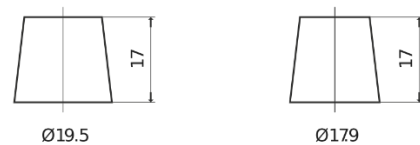

**Product overview**

Batteries for Cars

**Standard CC550**

Part number	CC550
Technology	Flooded
EAN/GTIN	3661024014809
Voltage	12 V
Capacity	55 Ah
CCA	460 A
Length	242 mm
Width	175 mm
Height	190 mm
Box size	L02
Polarity	ETN 0
Terminal Type	EN taper post
Hold Down	B13
Weights (subject of variation)	13.50 kg

**Polarity**

**Terminal Type**

Positive Terminal

Negative Terminal

**Hold Down**

Design, features and specifications are subject to change without notice. We disclaim any representation or warranty, express or implied, concerning the data or recommendations, and in no event shall be liable for any loss or damage claimed to have arisen as a result. Some products may not be available in your local market.