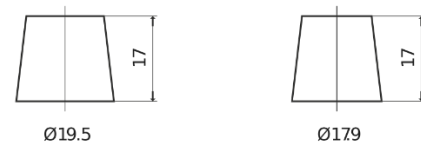

**Product overview**

Batteries for Cars

**Premium EA530**

Part number	EA530
Technology	Flooded
EAN/GTIN	3661024034203
Voltage	12 V
Capacity	53 Ah
CCA	540 A
Length	207 mm
Width	175 mm
Height	190 mm
Box size	L01
Polarity	ETN 0
Terminal Type	EN taper post
Hold Down	B13
Weights (subject of variation)	12.70 kg

**Polarity**

**Terminal Type**

Positive Terminal

Negative Terminal

**Hold Down**

Design, features and specifications are subject to change without notice. We disclaim any representation or warranty, express or implied, concerning the data or recommendations, and in no event shall be liable for any loss or damage claimed to have arisen as a result. Some products may not be available in your local market.