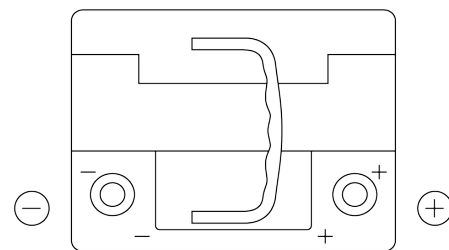

**Product overview**

Batteries for Cars

**Premium EA530**

Part number	EA530
Technology	Flooded
EAN/GTIN	3661024034203
Voltage	12 V
Capacity	53 Ah
CCA	540 A
Length	207 mm
Width	175 mm
Height	190 mm
Box size	L01
Polarity	ETN 0
Terminal Type	EN taper post
Hold Down	B13
Weights (subject of variation)	12.70 kg

**Polarity**

**Terminal Type**

Positive Terminal

Negative Terminal

**Hold Down**

Design, features and specifications are subject to change without notice. We disclaim any representation or warranty, express or implied, concerning the data or recommendations, and in no event shall be liable for any loss or damage claimed to have arisen as a result. Some products may not be available in your local market.