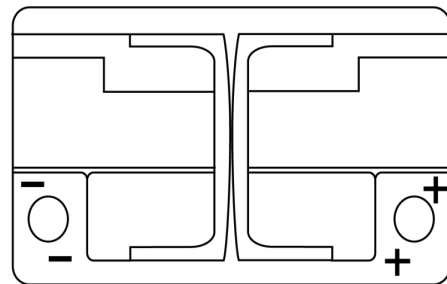

Batteries for Cars

AGM FK720

Part number	FK720
Technology	AGM
EAN/GTIN	3661024047401
Voltage	12 V
Capacity	72.0 Ah
CCA	760 A
Length	278 mm
Width	175 mm
Height	190 mm
Box size	L03
Polarity	ETN 0
Terminal Type	EN taper post
Hold Down	B13
Weights (subject of variation)	20.60 kg

Polarity

Terminal Type

Hold Down

Design, features and specifications are subject to change without notice. We disclaim any representation or warranty, express or implied, concerning the data or recommendations, and in no event shall be liable for any loss or damage claimed to have arisen as a result. Some products may not be available in your local market.