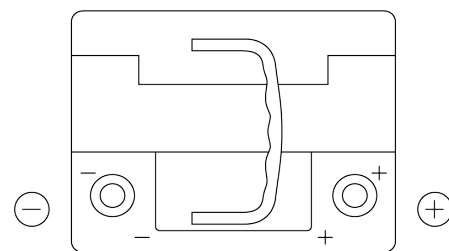

**Product overview**

Batteries for Cars

**Premium EA530**

Part number	EA530
Technology	Flooded
EAN/GTIN	3661024034203
Voltage	12 V
Capacity	53 Ah
CCA	540 A
Length	207 mm
Width	175 mm
Height	190 mm
Box size	L01
Polarity	ETN 0
Terminal Type	EN taper post
Hold Down	B13
Weights (subject of variation)	12.70 kg

**Polarity**

**Terminal Type**

Positive Terminal

Negative Terminal

**Hold Down**

Design, features and specifications are subject to change without notice. We disclaim any representation or warranty, express or implied, concerning the data or recommendations, and in no event shall be liable for any loss or damage claimed to have arisen as a result. Some products may not be available in your local market.